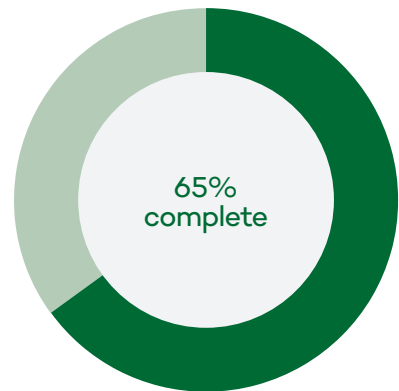

Eagle Crest Clubhouse Addition

Currently In Progress

- Site utilities
- Rough sitework
- Exterior metal framing
- Building systems (MEP) rough in
- Slab on metal decking
- Underground practice range