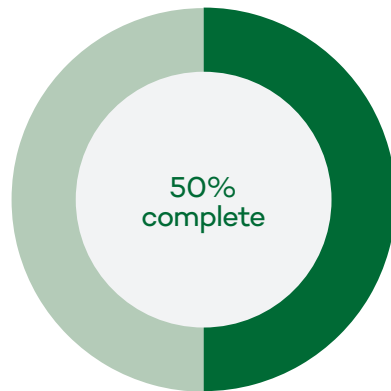

Golf Facility

Overall Schedule Summary

Golf Training Center