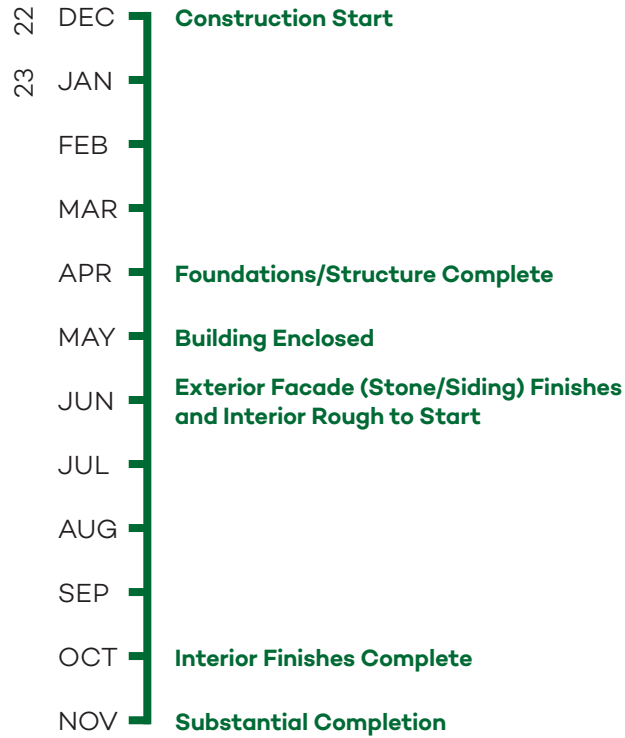

Golf Facility

Overall Schedule Summary

Golf Training Center